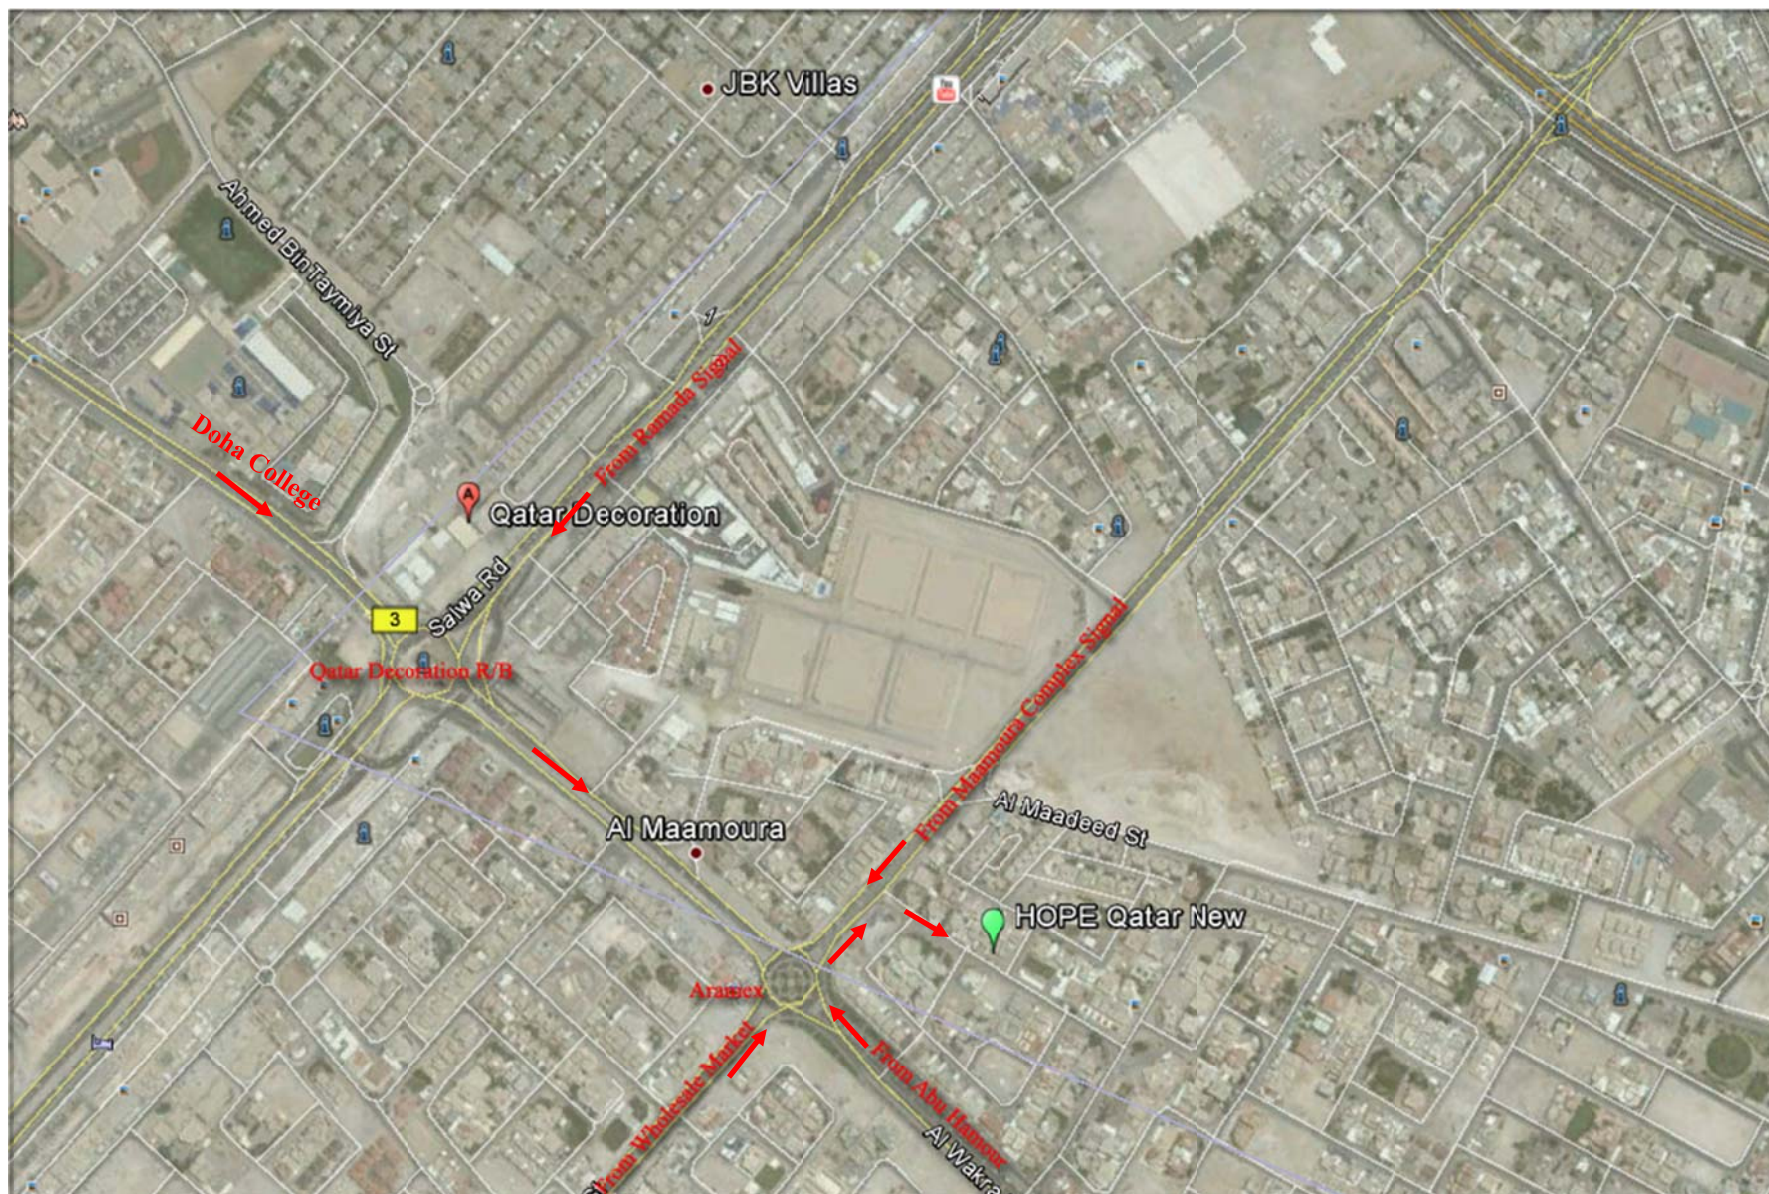

Reaching HOPE Qatar's New Villa

Building No: 19, Street 708 (Shujaa Bin Mukhled Street), Zone 56 (Mamoora)

GPS Location: Latitude 25°15'6.80"N Longitude 51°29'26.46"E

Reaching HOPE Qatar's New Villa

Coming from Ramada Signal:

- At Qatar Decoration Roundabout, turn left
- At Aramex Roundabout, Turn Left
- Take First Right Turn
- Look for Villa # 19 on your left side after about 100 mts.

Coming from Salwa Road (Ain Khaled Side)

- At Qatar Decoration Roundabout, turn right
- At Aramex Roundabout, Turn Left
- Take First Right Turn
- Look for Villa # 19 on your left side after about 100 mts.

Coming from Abu Hamour

- At Aramex Roundabout, turn Right
- Take First Right Turn
- Look for Villa # 19 on your left side after about 100 mts.

Coming from Maamoura Complex signal

- Proceed to Aramex Roundabout and make a U turn
- Take First Right Turn
- Look for Villa # 19 on your left side after about 100 mts.

Coming from Whole Sale Market side